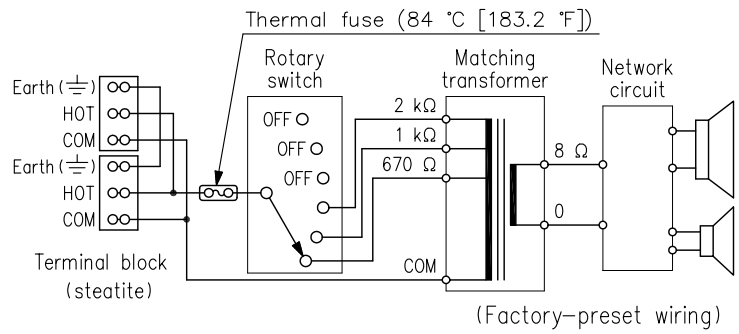

*Suppliable cable gland's part cord and name: 525-52-011-70 Cable gland AVC PGB13.5-12 (GRY)

■ APPEARANCE

Top View

Front View

Wiring Diagram

Bottom View

UNIT:mm SCALE:1/4